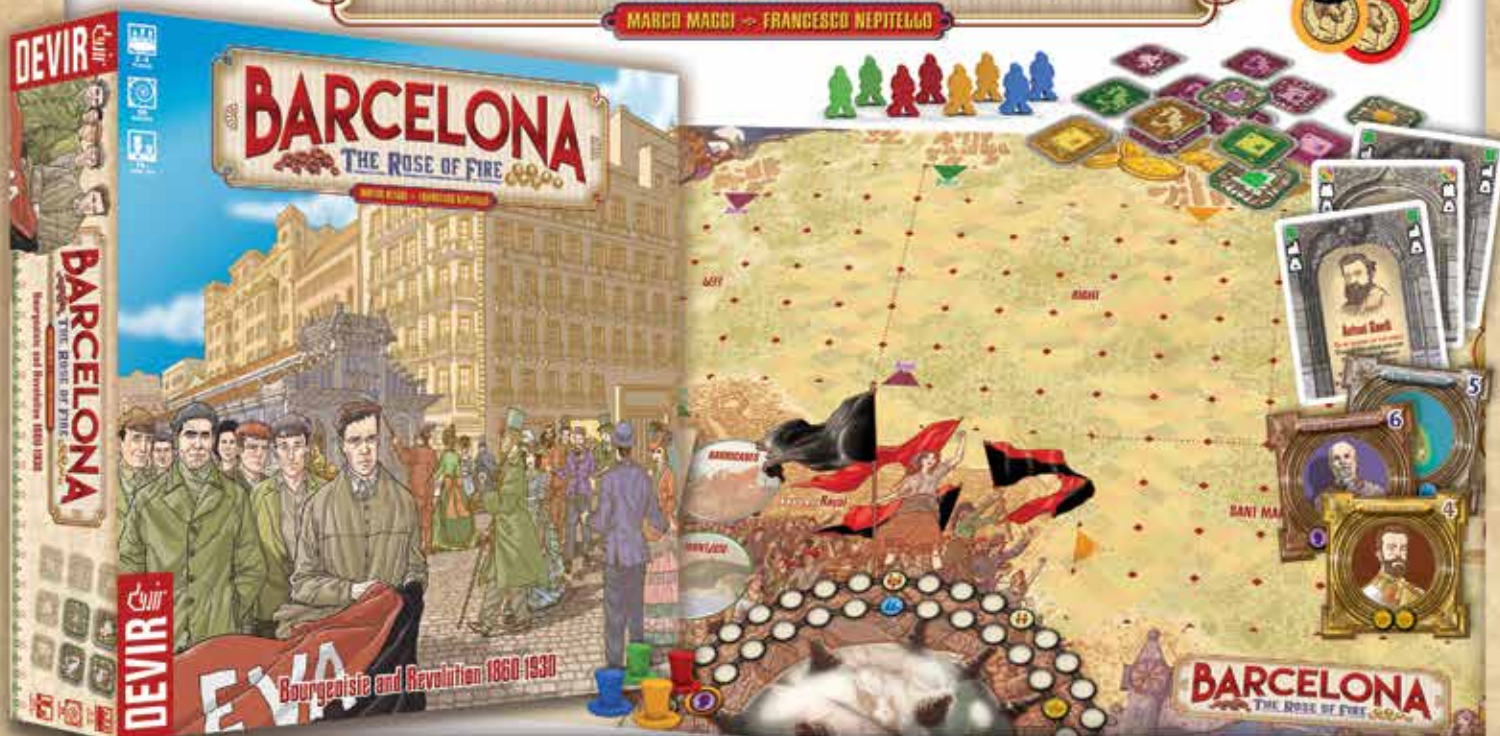

BARCELONA

THE ROSE OF FIRE

MARCO MAGGI - FRANCESCO NEPITELLO

2-4 players

EAN: 8436017223989

Code:

90 minutes

Box: 29.5 x 29.5 x 7 cm

Case pack: 6 units

+10 years

SRP: £45

Launch date: Q4 2016

8 436017 223989 >

DESCRIPTION

Bourgeoisie and revolution 1860 - 1930

Barcelona, second half of the 19th century. The city has recently demolished the old walls that prevented its growth and it is slowly extending towards the old surrounding villages. Following Ildefons Cerdà's layouts, the famous Eixample is starting to take shape. These are prosperous times in which some bourgeois families build their fortunes, and will invest most of them in showing off their power by building unique buildings or supporting popular initiatives. Nevertheless, there is unrest in the city. The prospect of a good future attracts a lot of people looking for work on the big city, and revolutionary movements will soon be popular amongst the unemployed lower classes. Poor living conditions and cheap housing may enforce revolutionary attitudes, and the bourgeoisie may end up paying dearly for their greed.